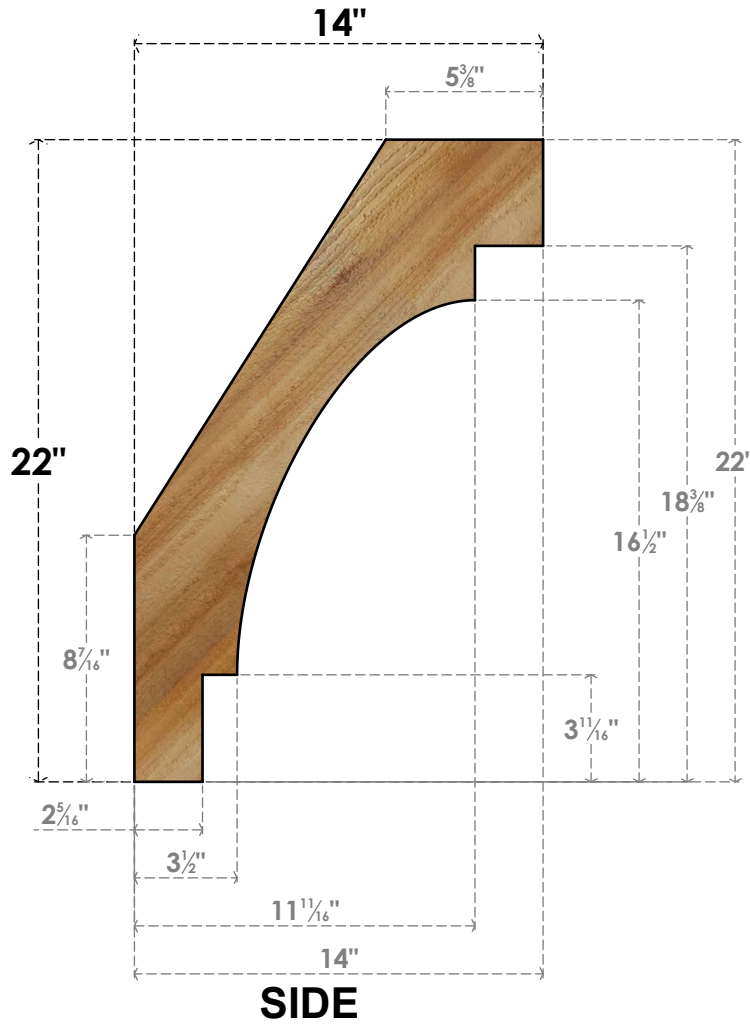

BRC06X14X22MRC00RWR

6"W X 14"D X 22"H MERCED ROUGH SAWN BRACE, WESTERN RED CEDAR

EKENA MILLWORK
 2300 WEST MAIN ST.
 CLARKSVILLE, TX 75426
 TOLL FREE: 866-607-0453
 WWW.EKENAMILLWORK.COM

NOTES

1. INSTALLATION TO BE COMPLETED IN ACCORDANCE WITH MANUFACTURER'S SPECIFICATIONS.
2. DRAWING MAY NOT BE TO SCALE
3. THIS DRAWING IS INTENDED FOR DESIGN AND PLANNING PURPOSES ONLY.
4. ALL INFORMATION CONTAINED HEREIN WAS CURRENT AT THE TIME OF DEVELOPMENT BUT MUST BE REVIEWED AND APPROVED BY THE PRODUCT MANUFACTURER TO BE CONSIDERED ACCURATE.
5. PRODUCTS ARE NOT KILN DRIED. THIS ITEM IS UNIQUE AND WILL CONTAIN THE NATURAL VARIATIONS THAT THE WOOD SPECIES OFFERS. THIS MAY RESULT IN VARIATIONS UP TO 1/4"